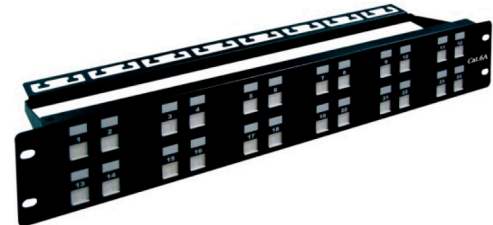

## Deluxe Unloaded Patch Panel, With Shutter

### TYPICAL SPECIFICATIONS

Unloaded high density multimedia patch panels are available in 12,16,24,32 ports size, which provide the ability to field configure panels using a variety of connector modules including category 5e/6 jacks as well as a wide range of multimedia modules.

### FEATURES

- All versions can be mounted on 19" racks.
- Deluxe Type all with shutter.
- Cable management available on requests.

### PHYSICAL SPECIFICATIONS

- Material: SECC
- Thickness: 1.6mm