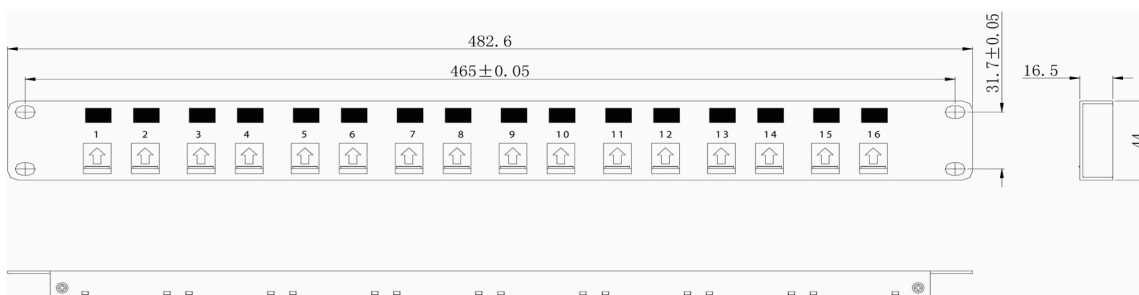

### PHYSICAL SPECIFICATIONS

- Material: SECC
- Thickness: 1.6mm

### DIMENSIONS

12-port

Unit:mm

16-port

24-port

32-port