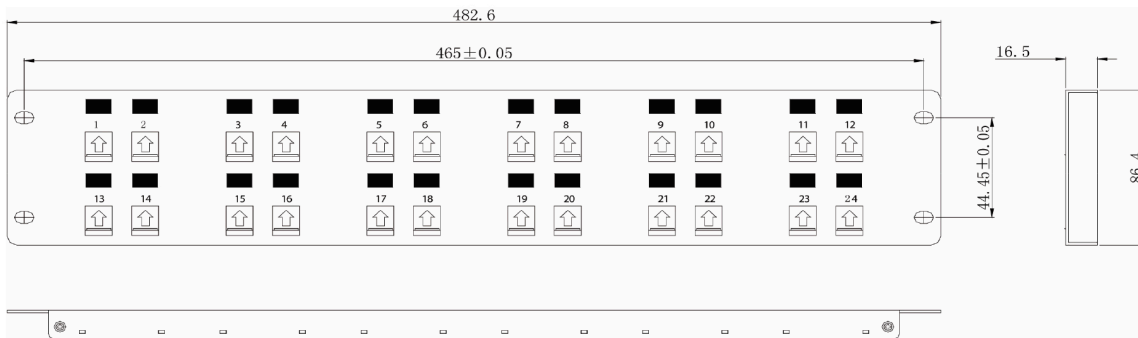

### DIMENSIONS

12-port

Unit:mm

16-port

24-port

32-port

## ORDER INFORMATION

Part No.	Description
YPPK-DN-12	Deluxe Unloaded Patch Panel, With Shutter,w/o Cable Management,12-port,1U
YPPK-DN-16	Deluxe Unloaded Patch Panel, With Shutter,w/o Cable Management,16-port,1U
YPPK-DN-24	Deluxe Unloaded Patch Panel, With Shutter,w/o Cable Management,24-port,2U
YPPK-DN-32	Deluxe Unloaded Patch Panel, With Shutter,w/o Cable Management,32-port,2U
YPPK-DW-12	Deluxe Unloaded Patch Panel, With Shutter,w/- Cable Management,12-port,1U
YPPK-DW-16	Deluxe Unloaded Patch Panel, With Shutter,w/- Cable Management,16-port,1U
YPPK-DW-24	Deluxe Unloaded Patch Panel, With Shutter,w/- Cable Management,24-port,2U
YPPK-DW-32	Deluxe Unloaded Patch Panel, With Shutter,w/- Cable Management,32-port,2U