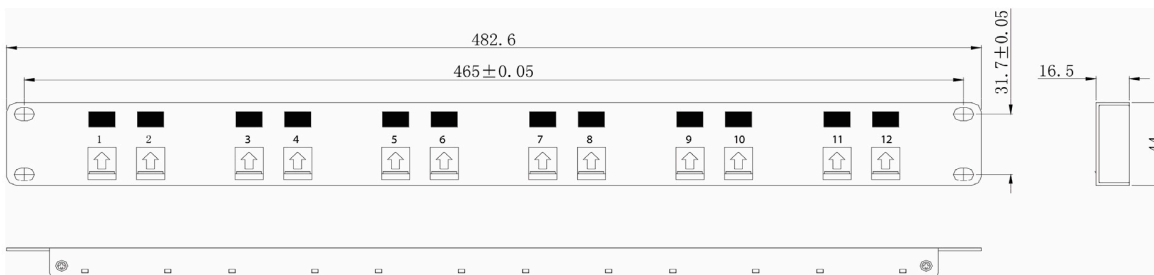

### TYPICAL SPECIFICATIONS

Unloaded high density multimedia patch panels are available in 12,16,24,32 ports size, which provide the ability to field configure panels using a variety of connector modules including category 5e/6 jacks as well as a wide range of multimedia modules.

### DIMENSIONS

12-port

Unit:mm

16-port

24-port

32-port